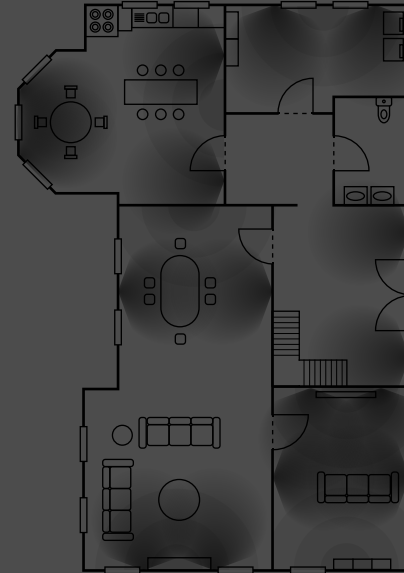

Balancing sound across spaces

In a residential environment, there may be the need to **distribute audio across multiple rooms or zones**, each with **different acoustic characteristics** and usage requirements. All of this is possible thanks to an **integrated, multi-room network system** that can be controlled easily via our brand new K-Control that features a customizable dashboard and a dedicated app to control the devices in a specific space and truly **evaluates the user experience**.

Smart home environment:

Integration with other system

Adjusting the volume of the speakers installed in your garden just from the comfort of your couch or turning on the system or lights just before entering the house is now possible! K-ARRAY offers different solutions to

communicate with the most common and diffused control system, including third-party plug-ins for Crestron Home, Control4, AMX and many others, which are available to download in the software and amplifier web pages.