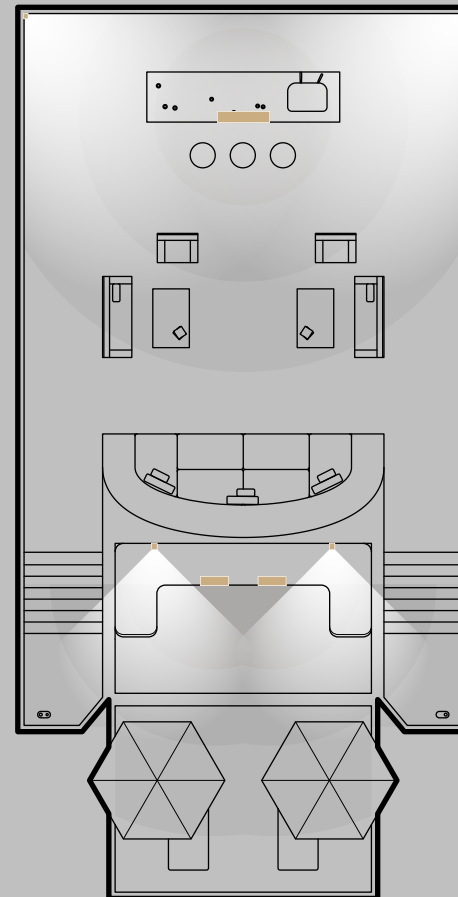

Yachting
Galley & Bar
areas

K-ARRAY

GALLEY & BAR AREAS

Configuration 1 + 2

108 sq m (1162 sq ft)  

+ 56 sq m (603 sq ft)  

● SPEAKER ● SUBWOOFER

Kayman-KY52M