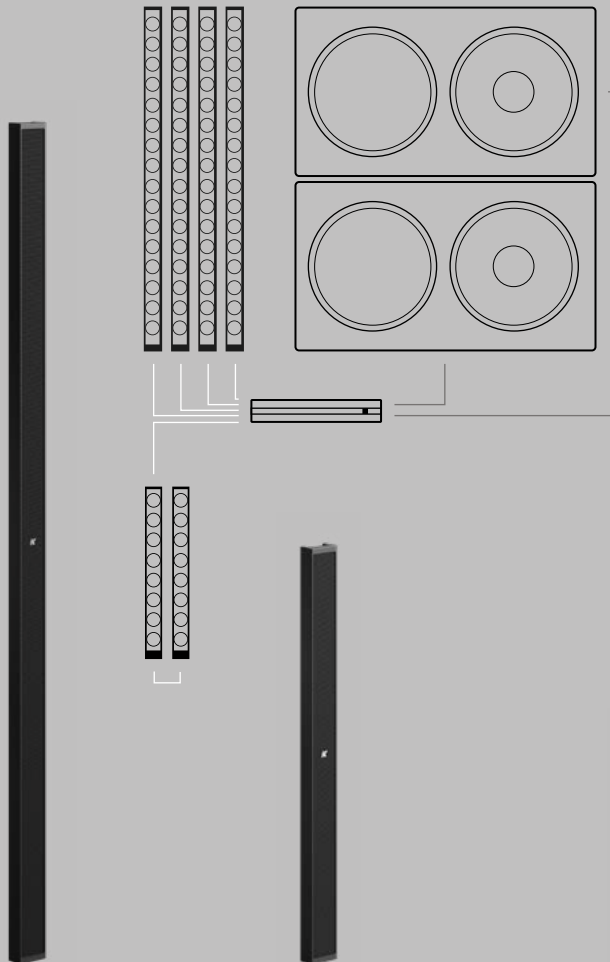

Residential
Media rooms

K-ARRAY

MEDIA ROOMS

Configuration 5.1

50 sq m (538 sq ft) 

● SPEAKER ● SUBWOOFER

Vyper-KV102 II

Speaker
40 x 1000 x 22 mm
1,8 kg