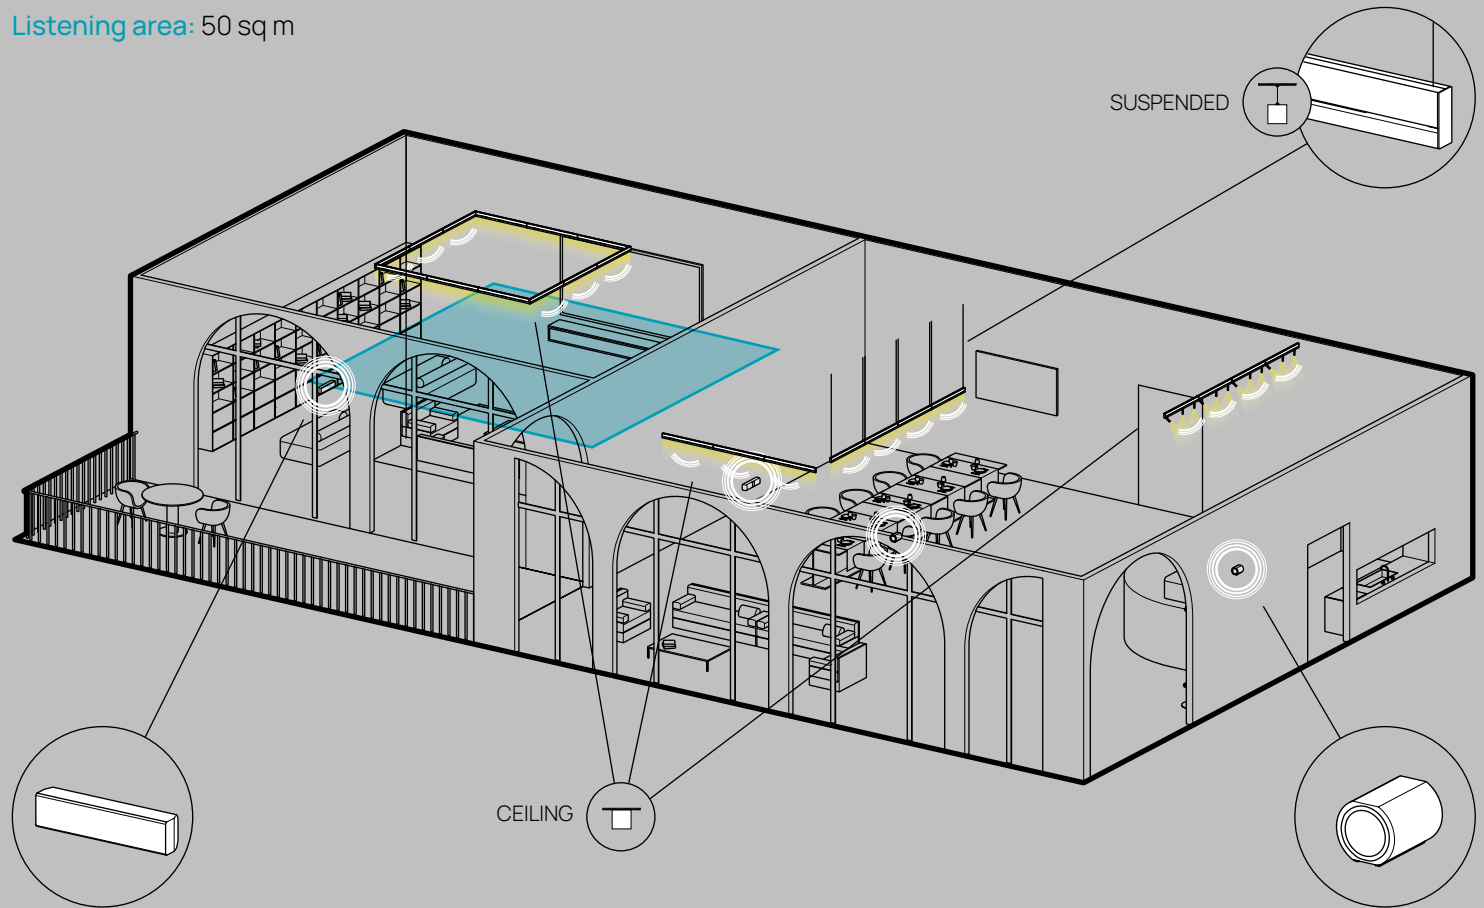

Listening area: 50 sq m

Conf.	Area	Rail	Subwoofers	Amplifiers	Accessories	Music Use
1 DINING		4x R120-DF-C-CX-B-AU			2x RTB 4x PEN2-120 2x S-AL200-24	
2 LIVING	190 sq m (2045 sq ft)	3x R120-DF-C-CL-W-AU	2x Truffle-KTR25		2x RTW 1x PLA1-120 2x PLA2-120 1x S-AL200-24	
3 BAR		4x R120-EO-V-DL-W-AU 12x SPOT-55-AL-W-C		1x Kommander-KA18	2x RTW 1x PLA1-120 3x PLA2-120 2x S-AL300-24	
4 MEDIA	50 sq m (538 sq ft)	6x R120-DF-C-CL-W-NA 6x R120-DF-C-CL-W-AU	2x Rumble-KU44		2x RTLDXW 2x RTLSXW 4x PLA1-120 8x PLA2-120 2x S-AL240-24