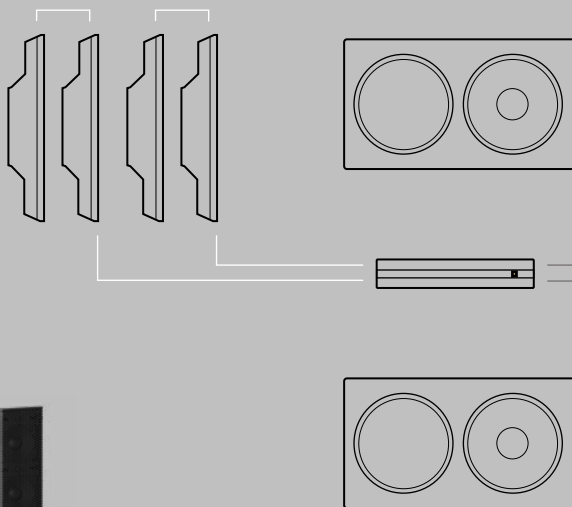

Residential
Game-party
rooms

K-ARRAY

GAME-PARTY ROOMS

Configuration 3

115 sq m (1238 sq ft) 

● SPEAKER ● SUBWOOFER

Kobra-KK52 I

Speaker
59 x 497 x 81 mm
2,3 kg