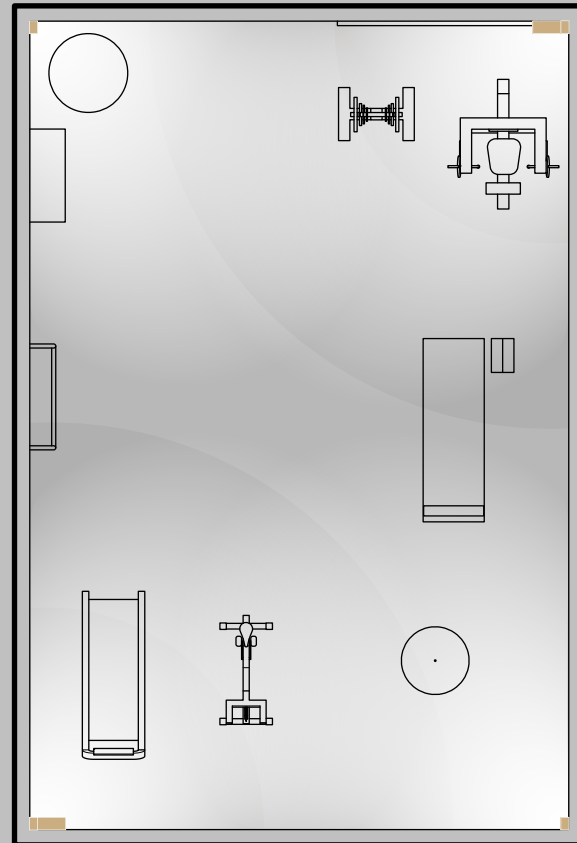

Residential
Private gyms

K-ARRAY

PRIVATE GYMS

Configuration 1

45 sq m (484 sq ft) 

● SPEAKER ● SUBWOOFER

Tornado-KT2

Speaker
74 x 74 x 118 mm
0,6 kg