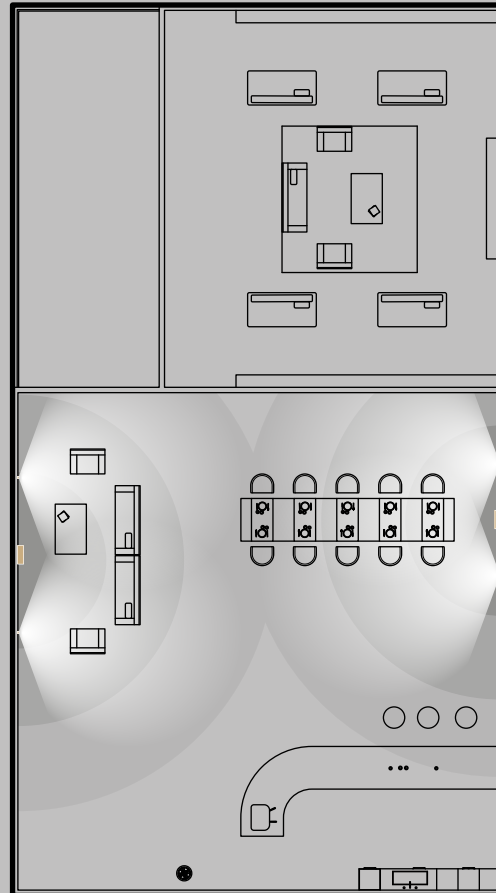

Residential
Living rooms

K-ARRAY

LIVING ROOMS

Configuration 2

100 sq m (1076 sq ft) 

● SPEAKER ● SUBWOOFER

Vyper-KV102 II

Speaker
40 x 1000 x 22 mm
1,8 kg