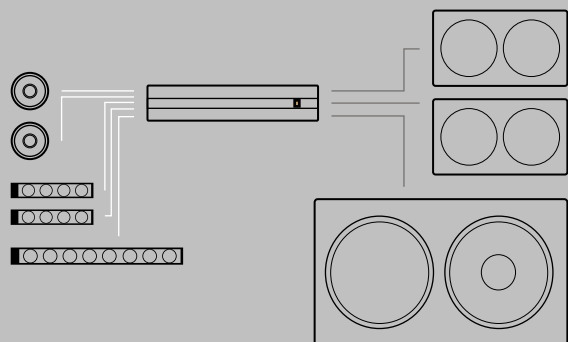

OWNER'S CABINS

Configuration 5.2 + 2.0

55 (592 sq ft)

+ 45 sq m (484 sq ft)

● SPEAKER ● SUBWOOFER