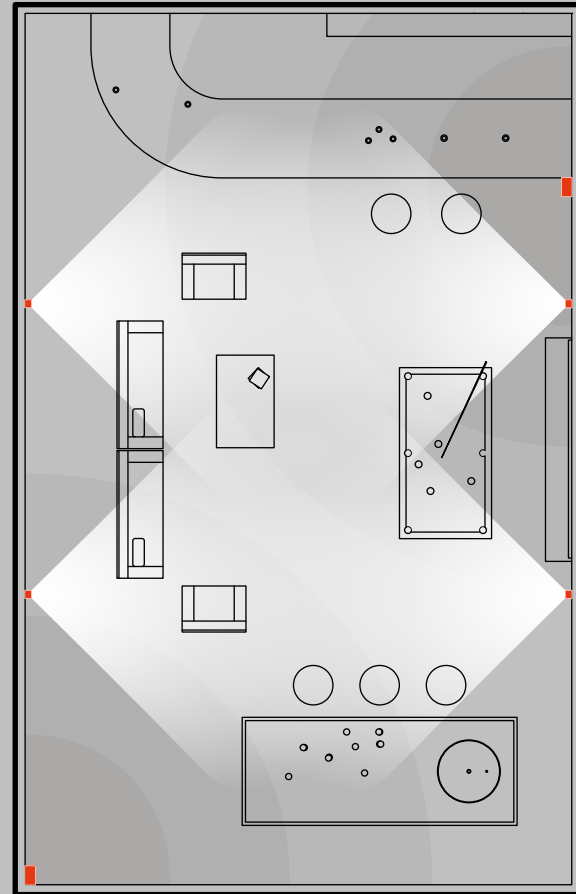

Residential
Game-party
rooms

KGEAR

GAME-PARTY ROOMS

Configuration 2

115 sq m (1238 sq ft) 

● SPEAKER ● SUBWOOFER

GH4

Speaker
112 x 112 x 94 mm
1,2 kg