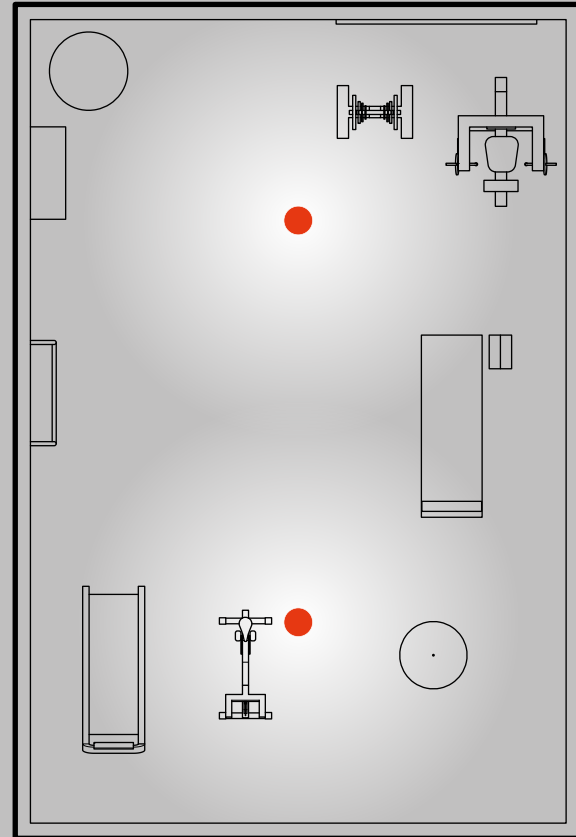

Speaker
Ø 277 x Ø 258 x 105 mm
2,04 kg

Amplifier 2,6 kg
145 x 90 x 418 mm
4x150 W @4 Ω