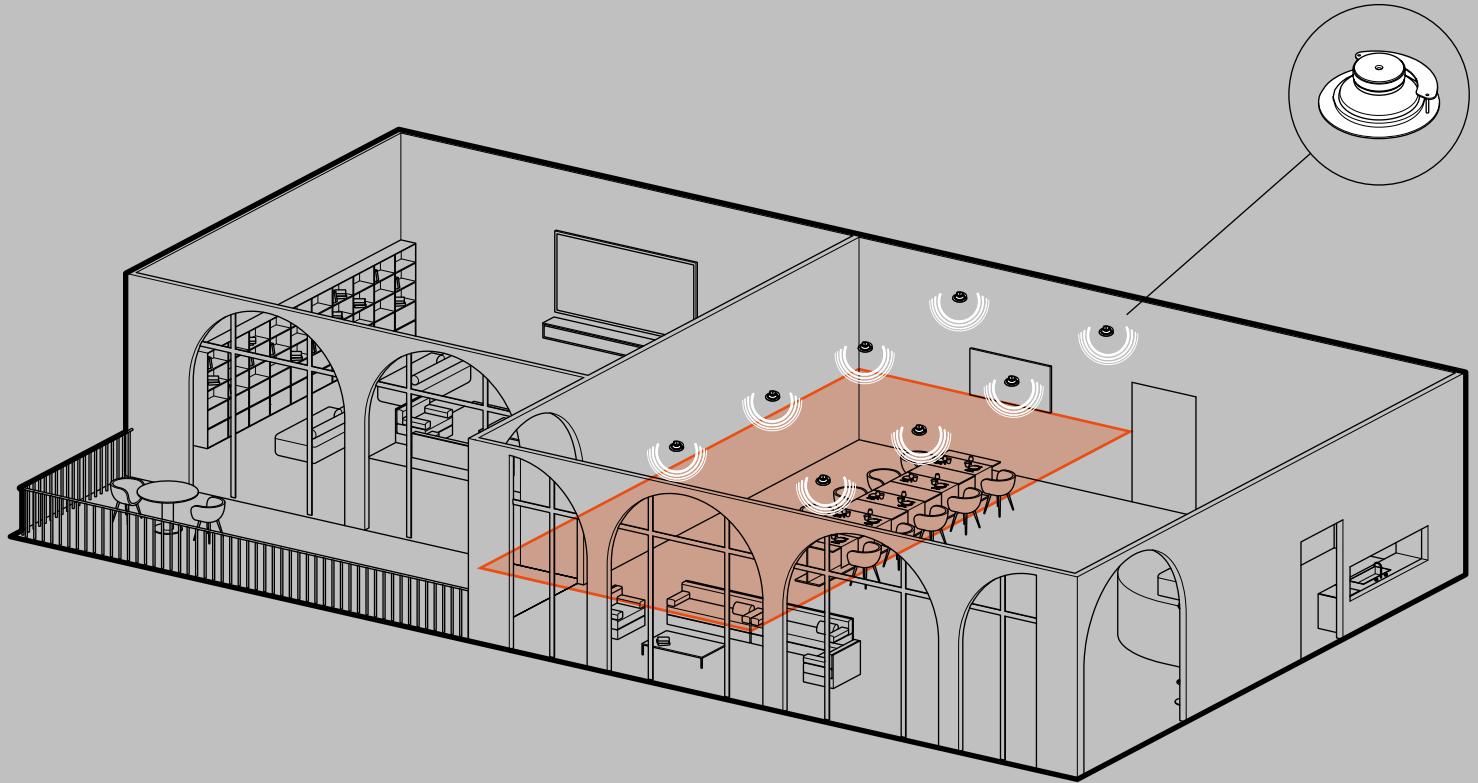

Listening area: 100 sq m

Conf.	Area	Speakers	Subwoofers	Amplifiers	Accessories	Music Use
1	100 sq m (1076 sq ft)	8x GC3	/	1x GA201	/	
2	100 sq m (1076 sq ft)	8x GC8 I	/	1x GA43	/