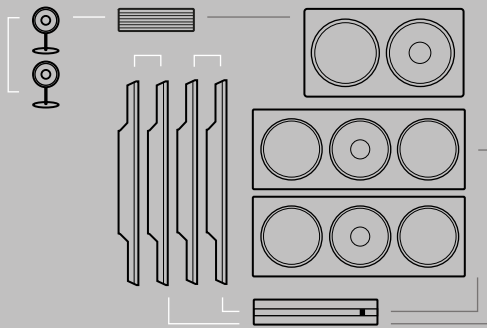

OUTDOOR LIVING SPACES 1

Configuration 1 + 2

400 sq m (4305 sq ft)

● SPEAKER ● SUBWOOFER

Tornado-KT2

Speaker
74 x 74 x 118 mm
0,6 kg