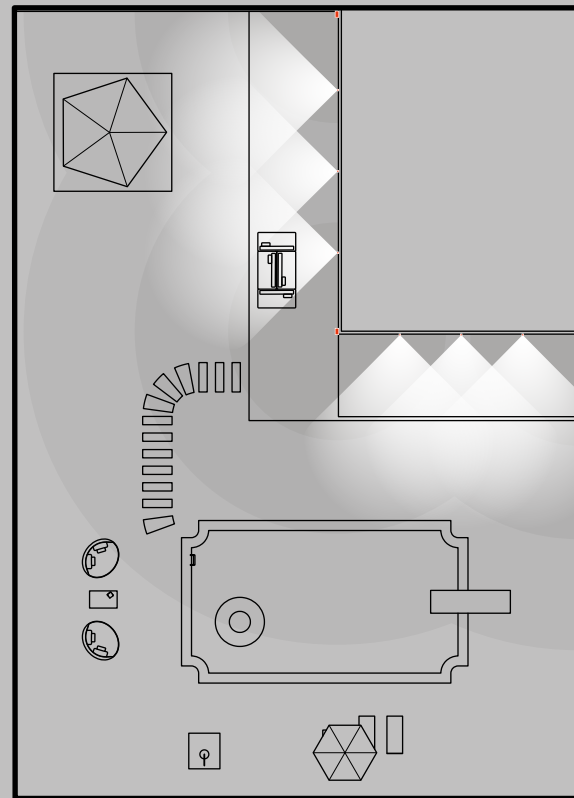

OUTDOOR LIVING SPACES

Configuration 1

400 sq m (4305 sq ft)

● SPEAKER ● SUBWOOFER