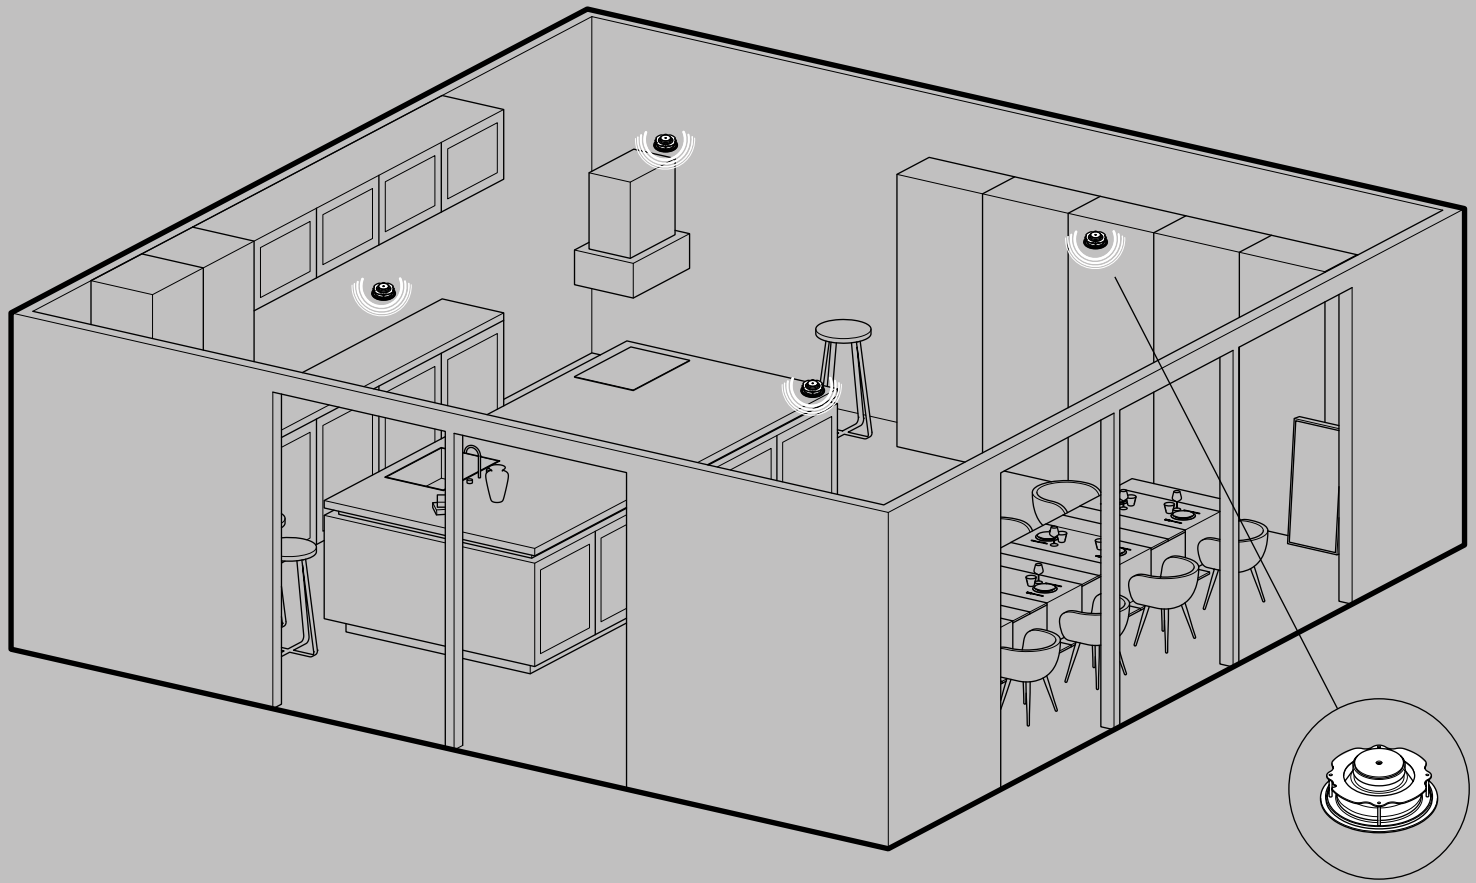

Conf.	Area	Speakers	Subwoofers	Amplifiers	Accessories	Music Use
1	90 sq m (969 sq ft)	6x GC6	/	1x GA201	/	
2	90 sq m (969 sq ft)	4x GC3	/	1x GA201	/