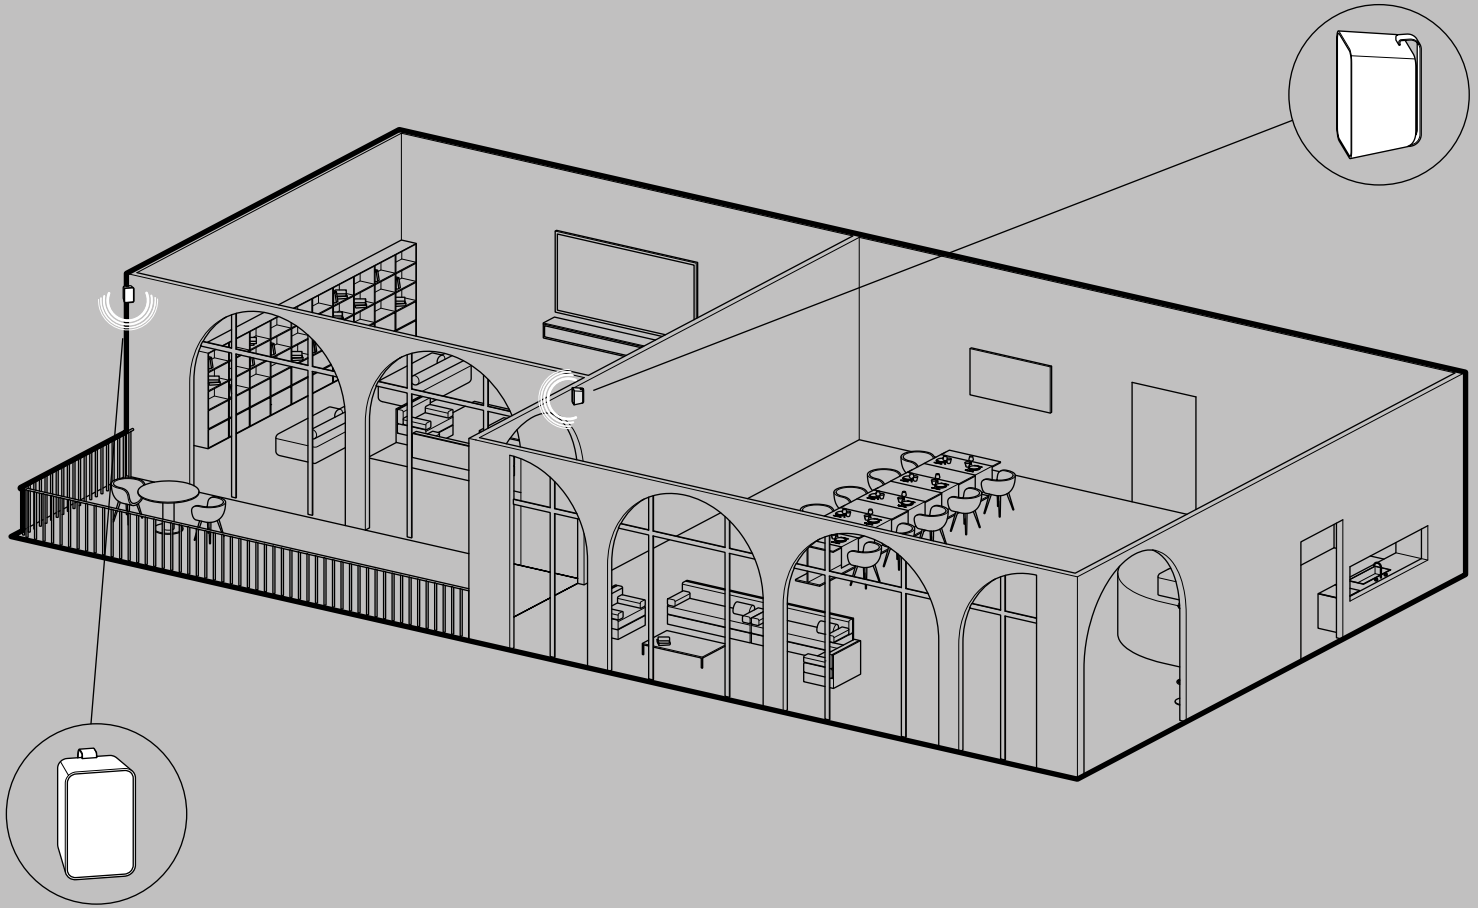

Conf.	Area	Speakers	Subwoofers	Amplifiers	Accessories	Music Use
1	20 sq m (215 sq ft)	2x GG6	/	1x GA201	/