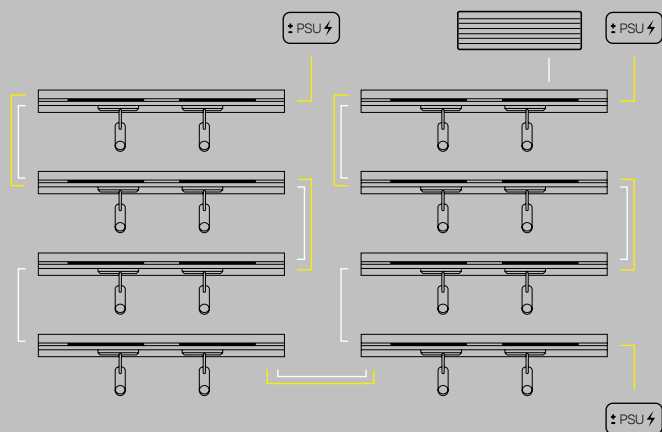

Residential
Walk-in closets

KSCAPE

WALK-IN CLOSETS

Configuration 1

35 sq m (377 sq ft)

● SPEAKER ● SUBWOOFER ● LIGHT

R120-EO-V-DL-W-AU

Speaker + Light
1190 x 35 x 92 mm
3 kg