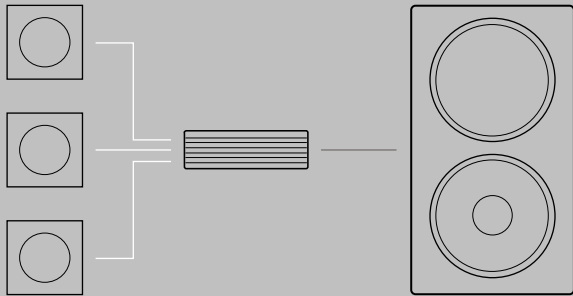

Residential
Media rooms

KGEAR

MEDIA ROOMS

Configuration 2.1

50 sq m (538 sq ft)

● SPEAKER ● SUBWOOFER

GH4

Speaker
112 x 112 x 94 mm
1,2 kg