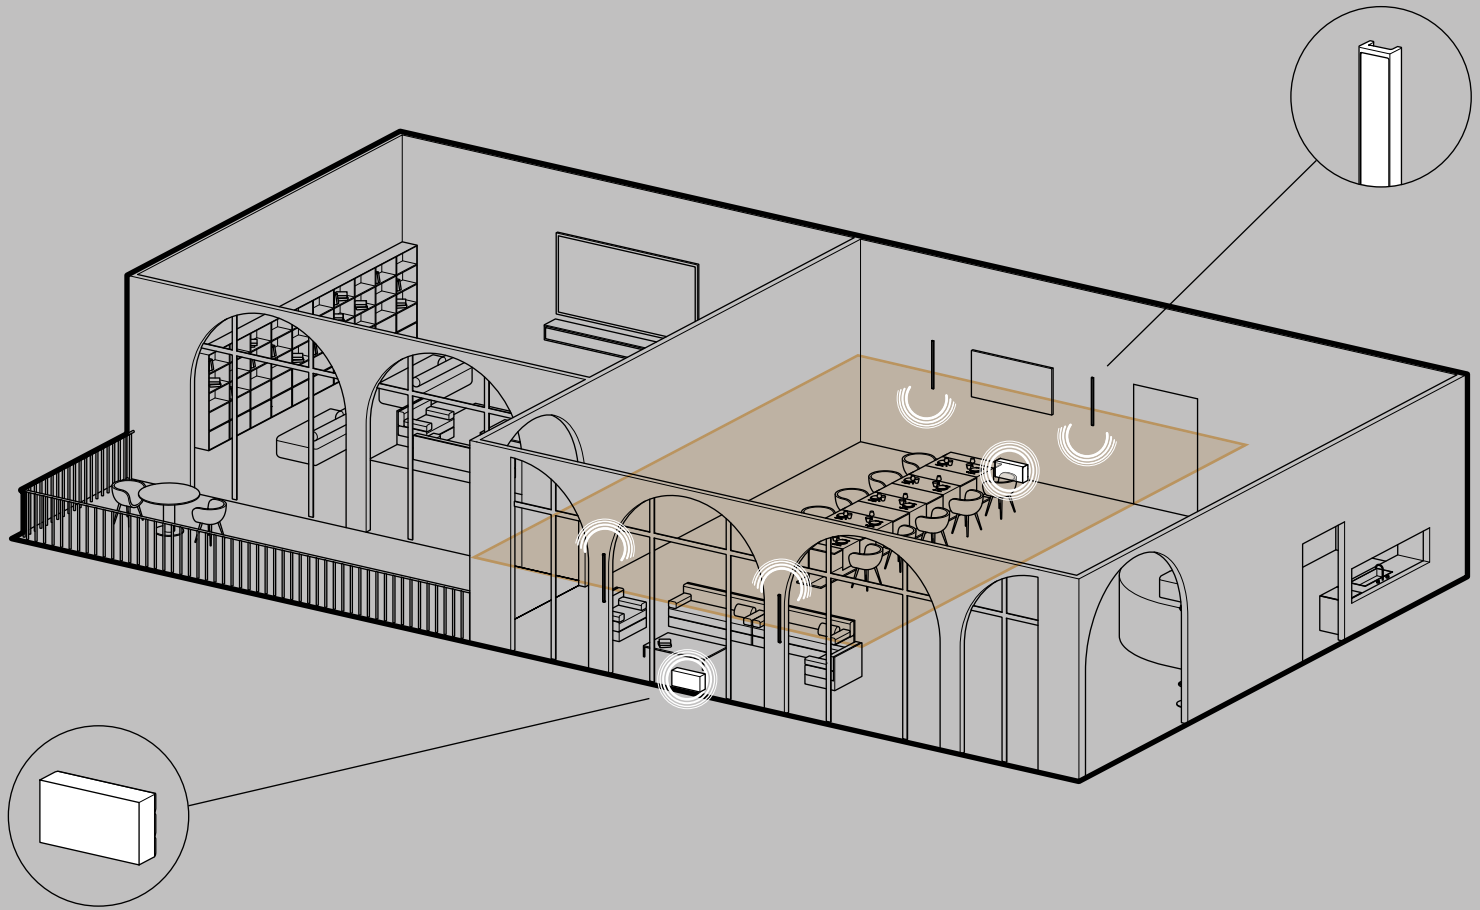

Listening area: 100 sq m

Conf.	Area	Speakers	Subwoofers	Amplifiers	Accessories	Music Use
1	100 sq m (1076 sq ft)	2x Lyzard-LZ14R I	2x Rumble-KU26	1x Kommander-KA04	/	
2	100 sq m (1076 sq ft)	4x Vyper-KV102 II	2x Rumble-KU210	1x Kommander-KA14 I	/	
3	100 sq m (1076 sq ft)	2x Kobra-KK102 I	2x Rumble-KU315	1x Kommander-KA104	4x K-WALL2L