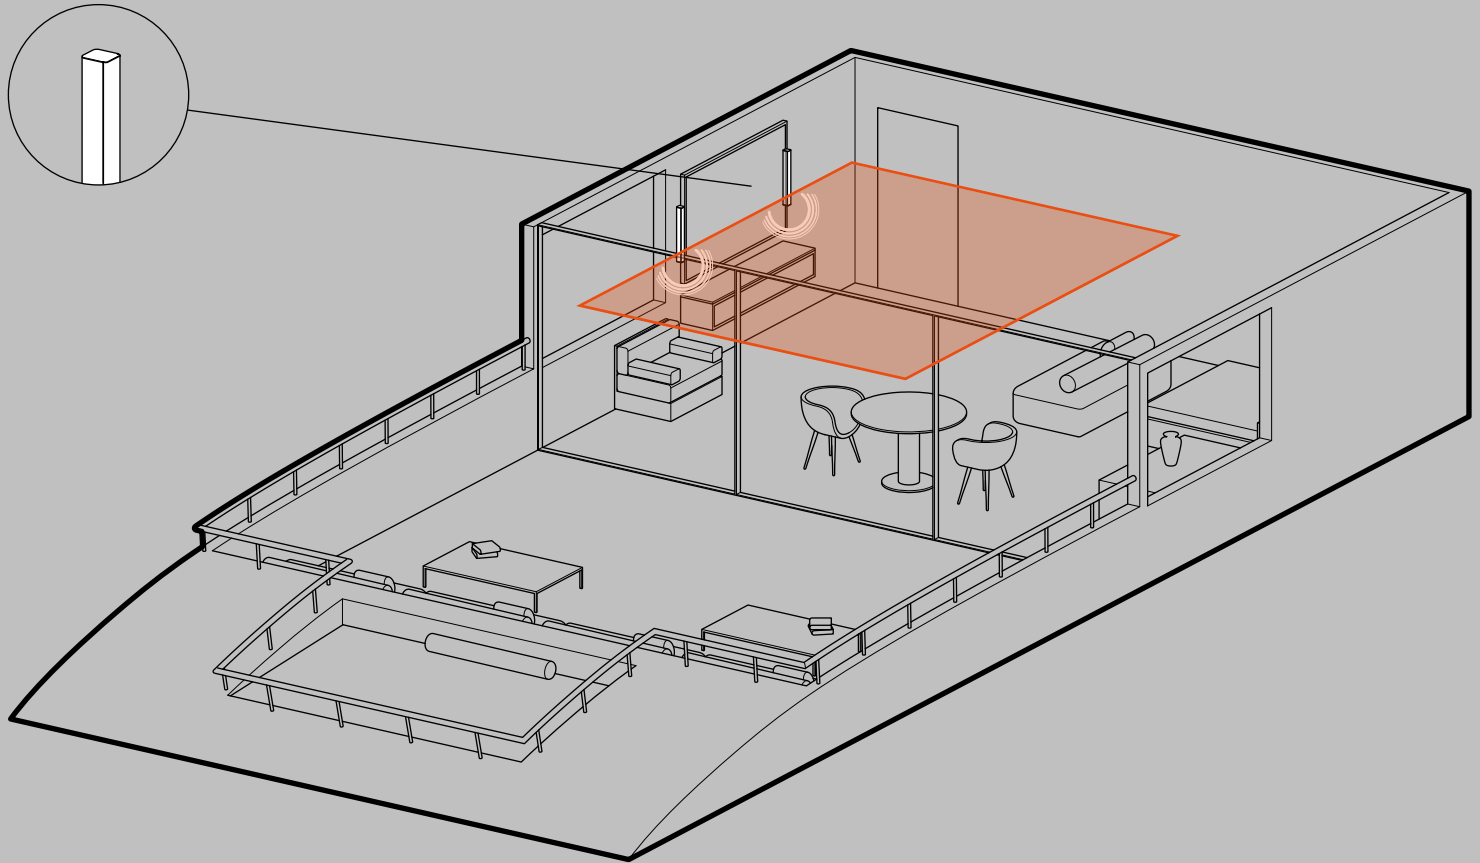

Listening area: 55 sq m

Conf.	Area	Speakers	Subwoofers	Amplifiers	Accessories	Music Use
1	55 sq m (592 sq ft)	2x GF22	/	1x GA201	/