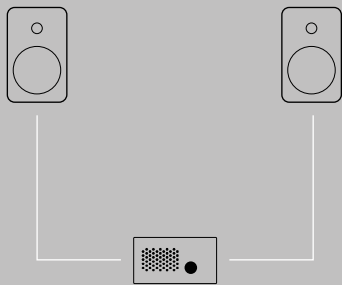

TERRACES

Configuration 1

20 sq m (215 sq ft)

● SPEAKER ● SUBWOOFER

Speaker
193 x 310 x 180 mm
2,8 kg

Amplifier 1 kg
72 x 43 x 134 mm
2x125W @2Ω