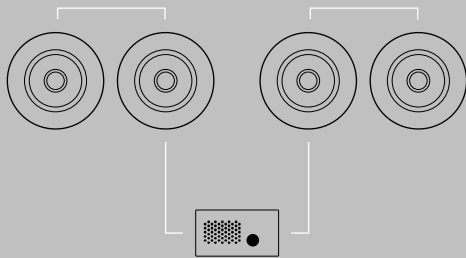

KITCHENS

Configuration 2

90 sq m (969 sq ft)

● SPEAKER ● SUBWOOFER

Speaker
Ø 116 x Ø 100 x 58 mm
0,4 kg

Amplifier 1 kg
72 x 43 x 134 mm
2x125W @2Ω