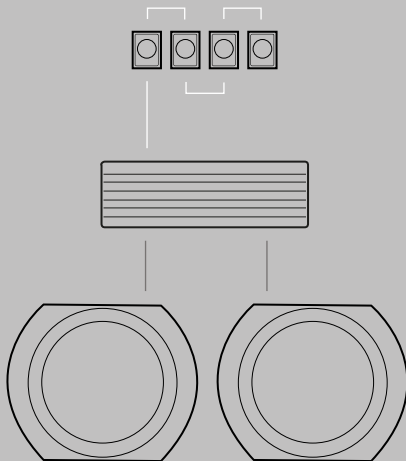

Residential Kitchens

K-ARRAY

KITCHENS

Configuration 1

90 sq m (969 sq ft) 

● SPEAKER ● SUBWOOFER

Lyzard-KZ1 I

Speaker
22 x 37 x 11 mm
0,021 kg