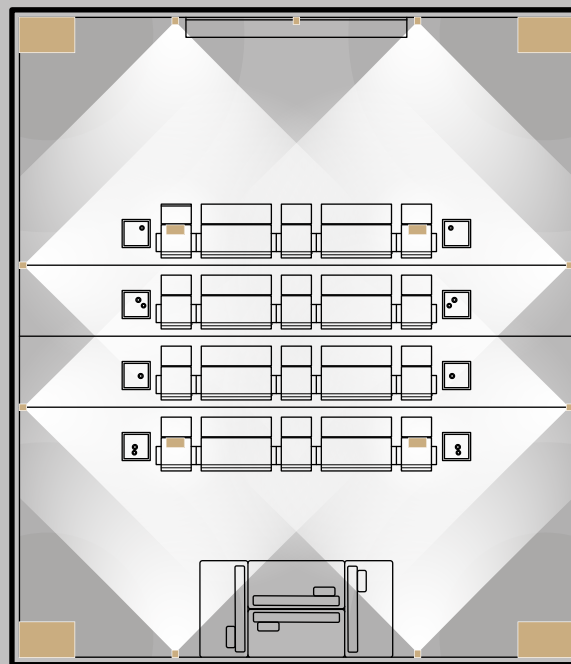

Residential
Home cinemas

K-ARRAY

HOME CINEMAS

Configuration 9.1.4

130 sq m (1400 sq ft) 

● SPEAKER ● SUBWOOFER

Kayman-KY102-EBS

Speaker
116 x 1000 x 134 mm
14,9 kg