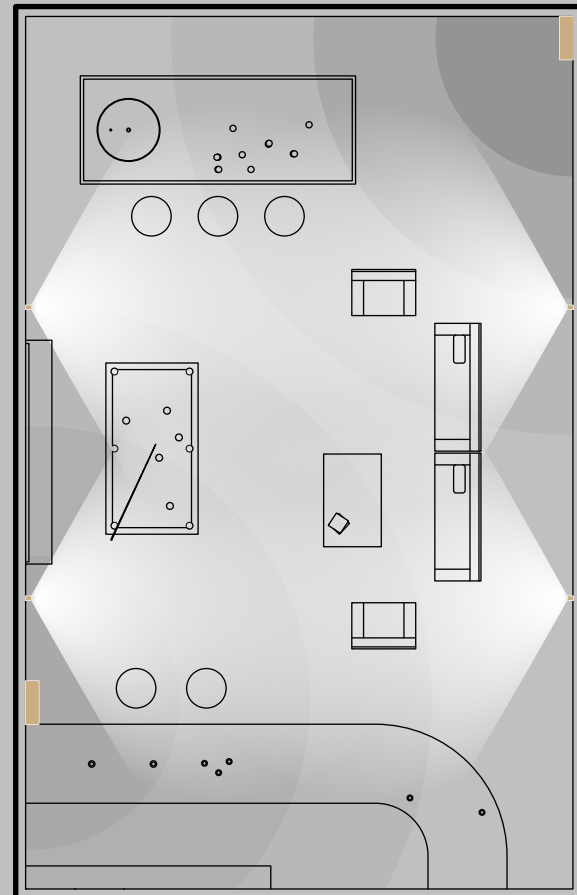

Kommander-KA34

Amplifier 7 kg
430 x 87 x 430 mm
4 x 750W @ 4Ω