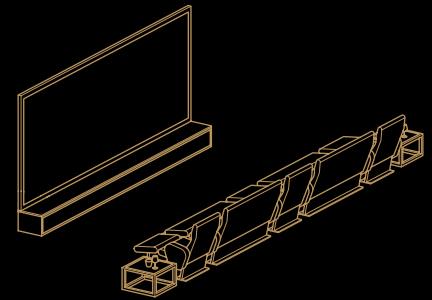

Residential
Home cinemas