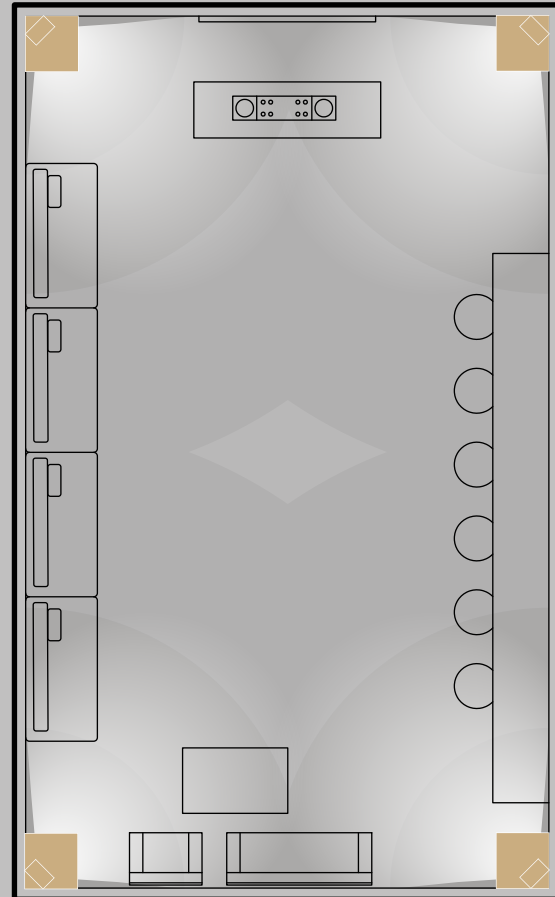

Residential
Private
night clubs

K-ARRAY

PRIVATE NIGHT CLUBS

Configuration 2

100 sq m (1076 sq ft) 

● SPEAKER ● SUBWOOFER

Dragon-KX12

Speaker
340 x 320 x 201 mm
12,2 kg