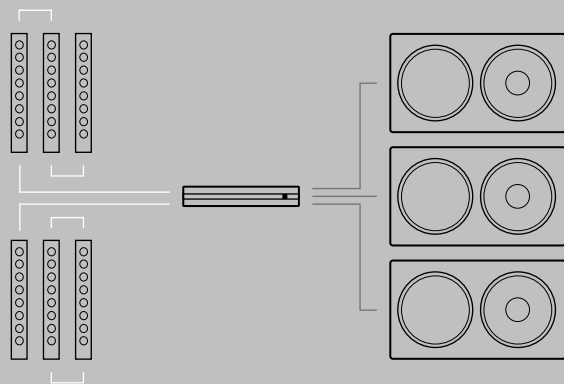

OUTDOOR LIVING SPACES

Configuration 1

400 sq m (4305 sq ft)

● SPEAKER ● SUBWOOFER