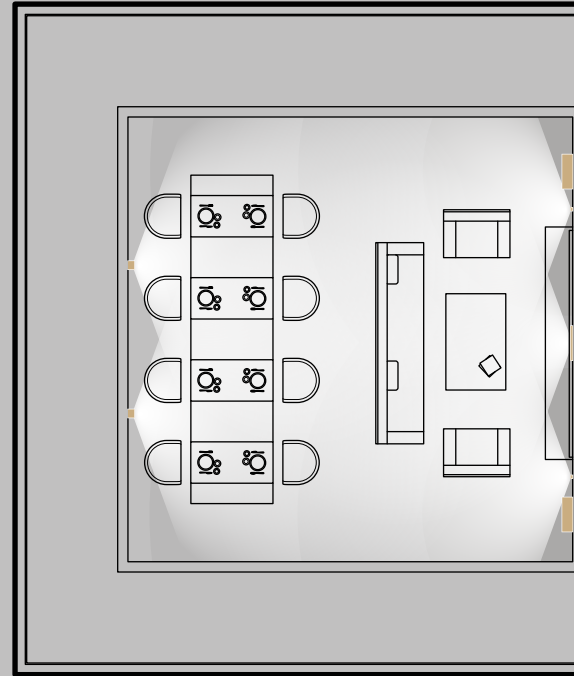

Yachting
Yacht salons

K-ARRAY

YACHT SALONS

Configuration 1

40 sq m (430,5 sq ft) 

● SPEAKER ● SUBWOOFER

Vyper-KV52FM II

Speaker
40 x 500 x 22 mm
0,8 kg