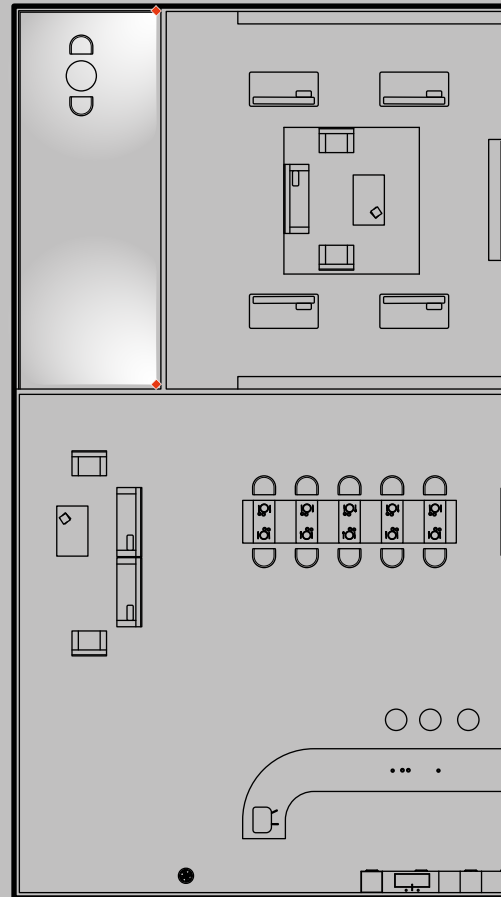

TERRACES

Configuration 1

20 sq m (215 sq ft)

● SPEAKER ● SUBWOOFER

Speaker
193 x 310 x 180 mm
2,8 kg

Amplifier 1 kg
72 x 43 x 134 mm
2x125W @2Ω