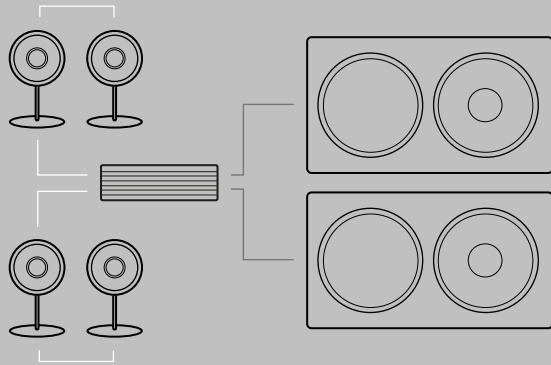

Residential
Private gyms

K-ARRAY

PRIVATE GYMS

Configuration 1

45 sq m (484 sq ft) 

● SPEAKER ● SUBWOOFER

Tornado-KT2

Speaker
74 x 74 x 118 mm
0,6 kg