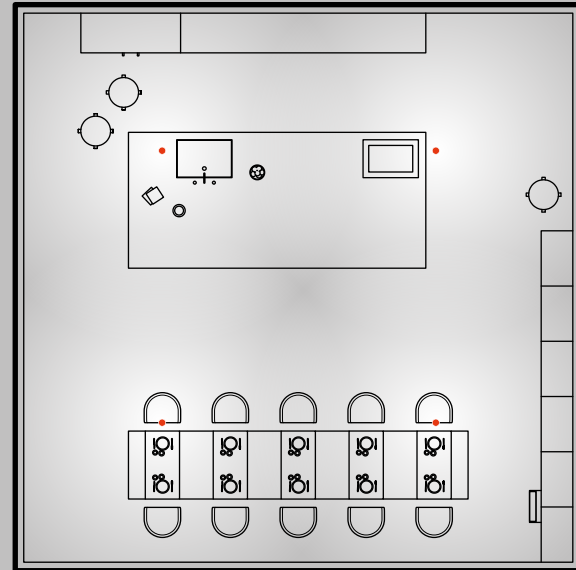

KITCHENS

Configuration 2

90 sq m (969 sq ft)

● SPEAKER ● SUBWOOFER

Speaker
Ø 116 x Ø 100 x 58 mm
0,4 kg

Amplifier 1 kg
72 x 43 x 134 mm
2x125W @2Ω