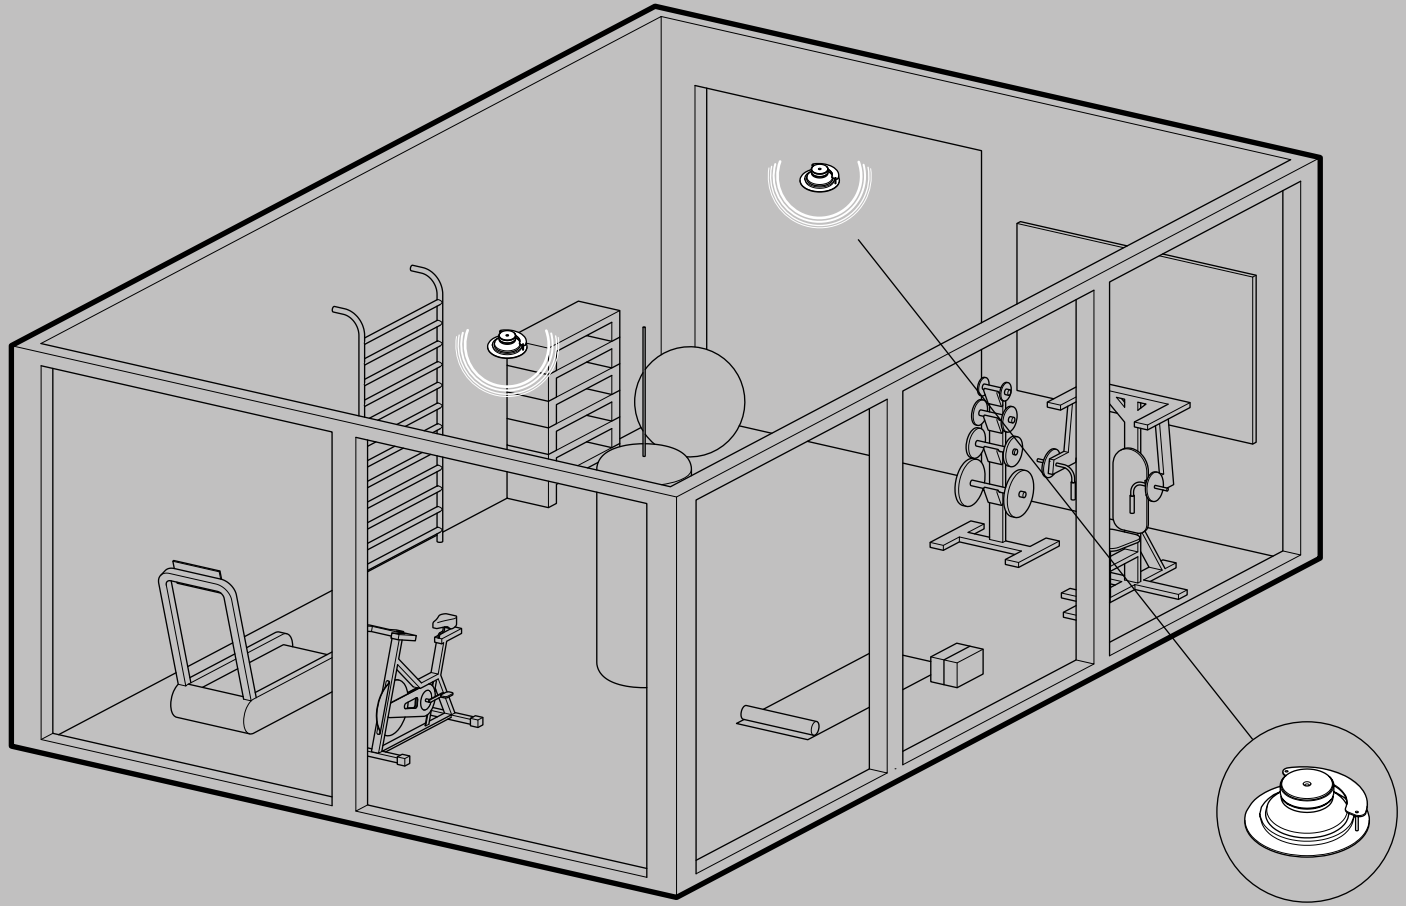

Conf.	Area	Speakers	Subwoofers	Amplifiers	Accessories	Music Use
1	45 sq m (484 sq ft)	2x GC8 I	/	1x GA41	/