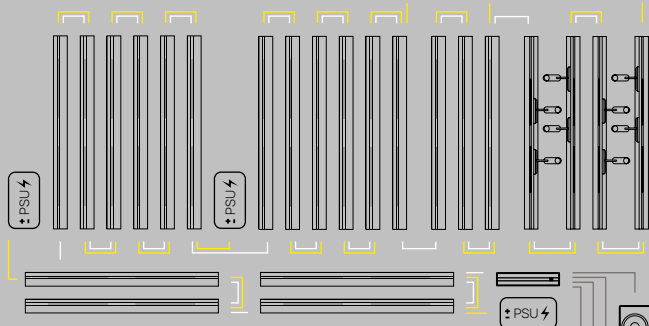

LIVING ROOMS

Configuration 1 + 2 + 3 + 4

190+ 50 sq m

● SPEAKER ● SUBWOOFER ● LIGHT