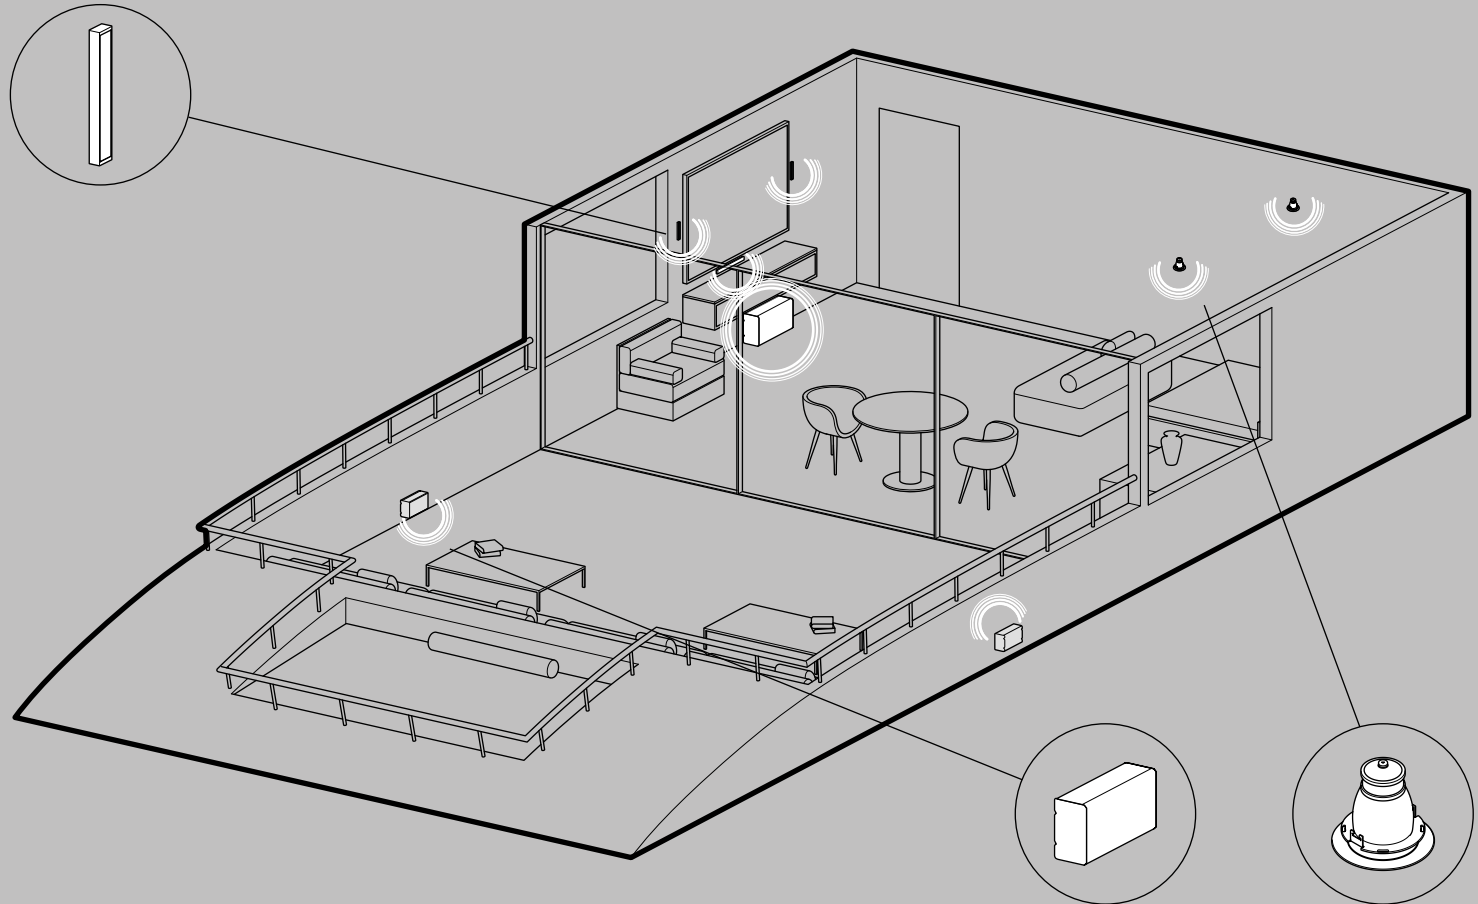

Conf.	Area	Speakers	Subwoofers	Amplifiers	Accessories	Music Use
5.2 INDOOR	55 sq m (592 sq ft)	2x Vyper-KV25M II 1x Vyper-KV52FM II 2x Tornado-KT2C	2x Rumble-KU212M	1x Kommander-KA68	/	
2.0 OUTDOOR	45 sq m (484 sq ft)	2x Domino-KFC26M	/		4x K-WF26M