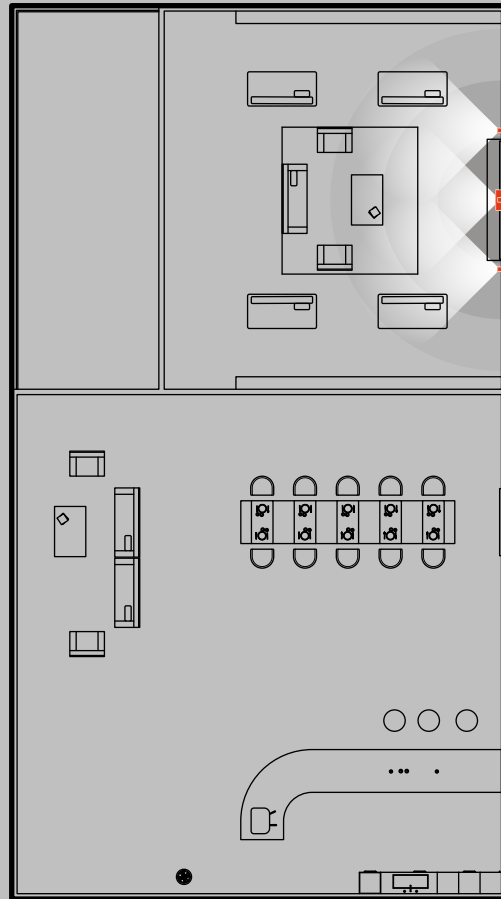

Residential
Media rooms

KGEAR

MEDIA ROOMS

Configuration 2.1

50 sq m (538 sq ft)

● SPEAKER ● SUBWOOFER

GH4

Speaker
112 x 112 x 94 mm
1,2 kg