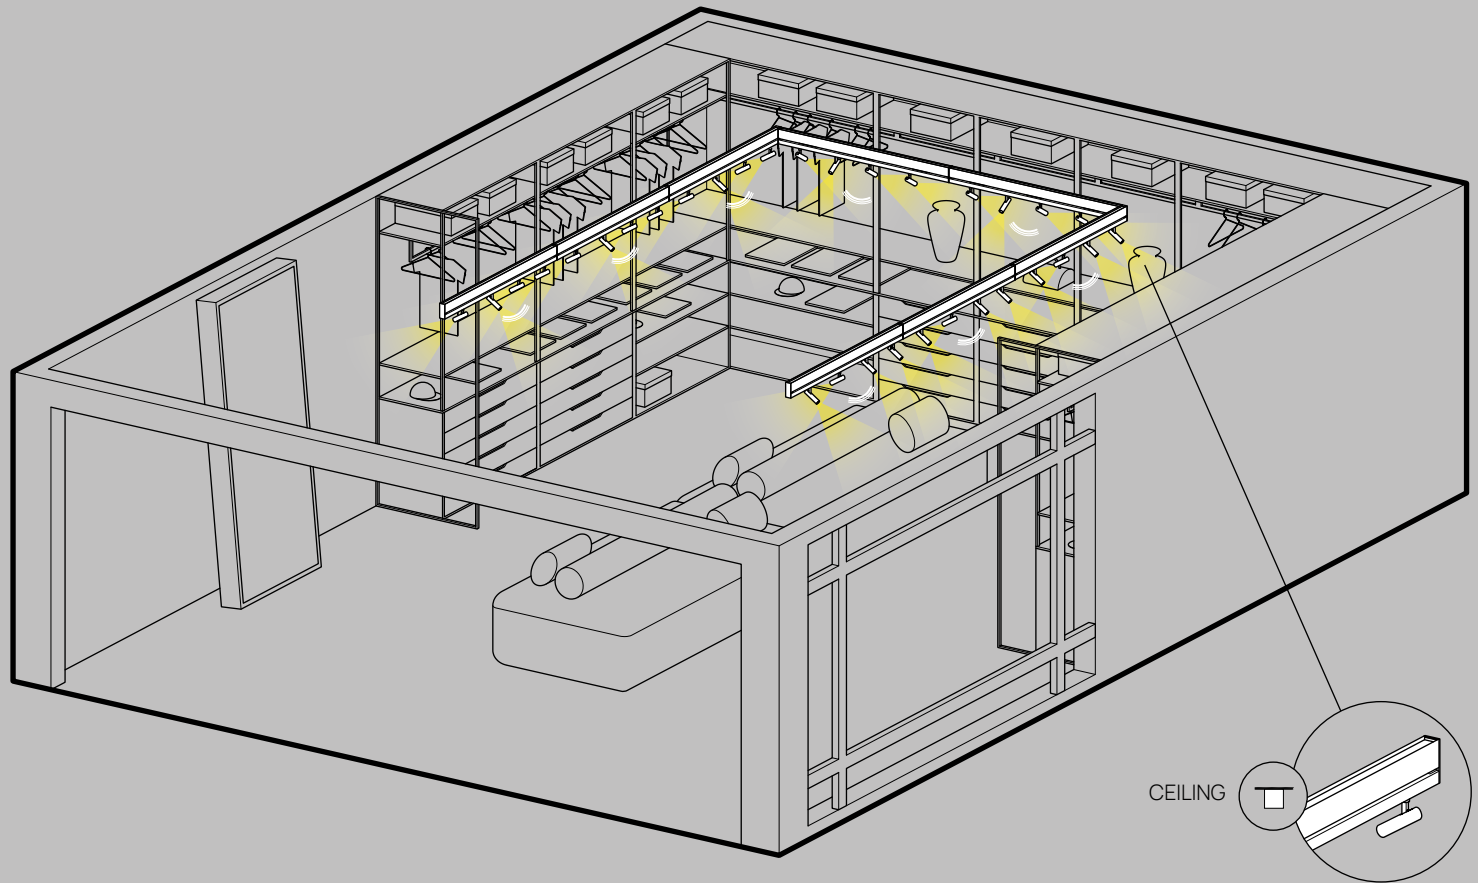

Conf.	Area	Rail	Subwoofers	Amplifiers	Accessories	Music Use
1	35 sq m (377 sq ft)	8x R120-EO-V-DL-W-AU 32x SPOT-55-AL-W-C	/	1x Kommander-KA04	2x RTW 1x RTLDXW 1x RTLSXW 3x PLA1-120 5x PLA2-120 3x S-AL240-24