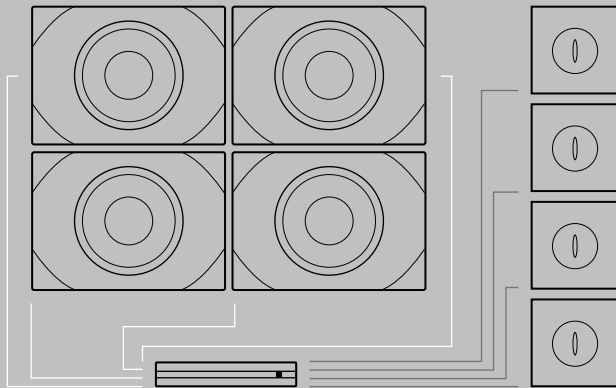

Residential
Private
night clubs

K-ARRAY

PRIVATE NIGHT CLUBS

Configuration 2

100 sq m (1076 sq ft) 

● SPEAKER ● SUBWOOFER

Dragon-KX12

Speaker
340 x 320 x 201 mm
12,2 kg