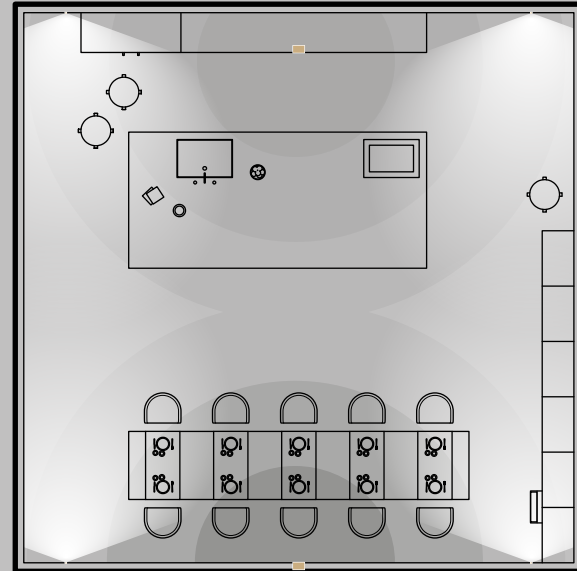

Residential Kitchens

K-ARRAY

KITCHENS

Configuration 1

90 sq m (969 sq ft) 

● SPEAKER ● SUBWOOFER

Lyzard-KZ1 I

Speaker
22 x 37 x 11 mm
0,021 kg