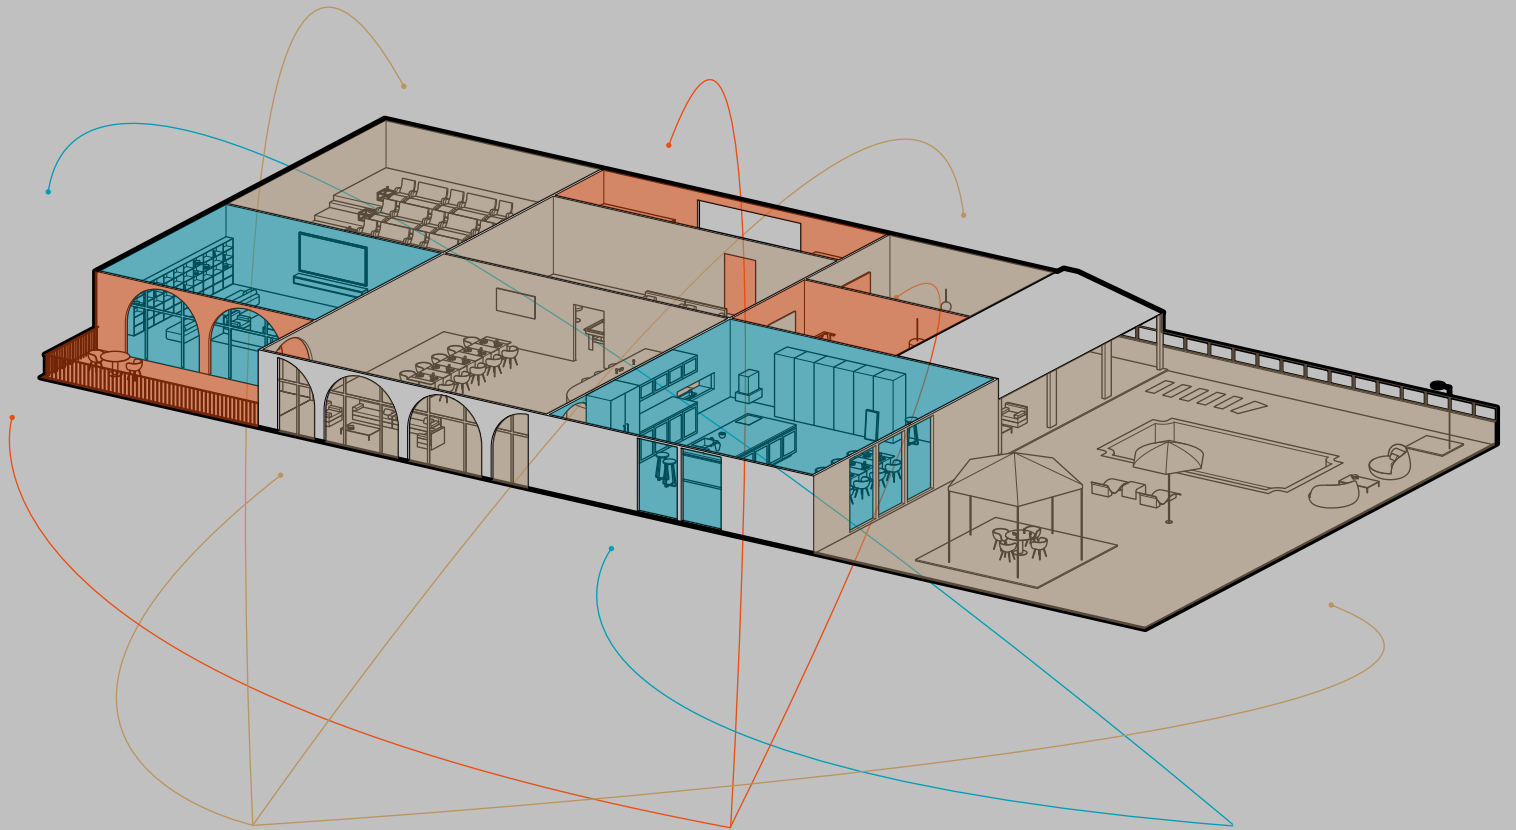

K-ARRAY
Unique Audio Solutions

KGEAR
Smart Audio Solutions

KSCAPE
Merging Senses

ECOSYSTEM Application

Private Residence installation

This configuration shows an example of a private residence

K-ARRAY
Unique Audio Solutions