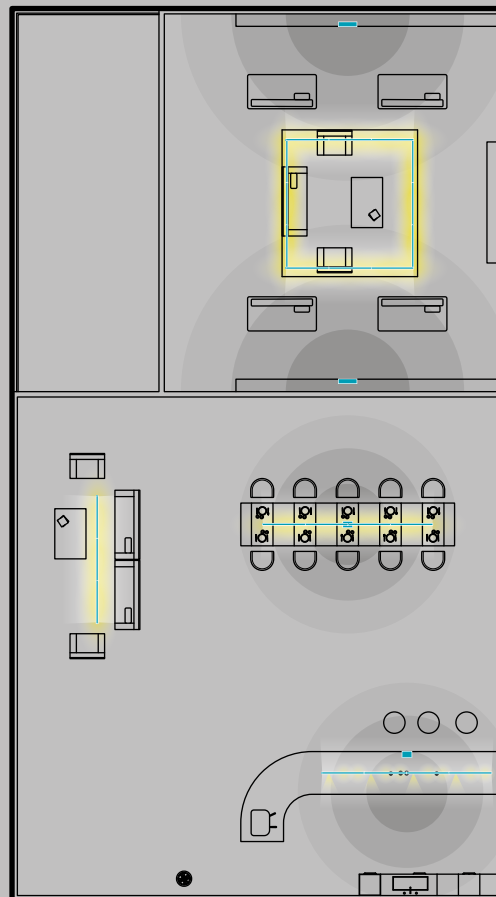

Kommander-KA18

Amplifier 7,4 kg
430 x 87 x 430 mm
8 x 150W @ 4Ω