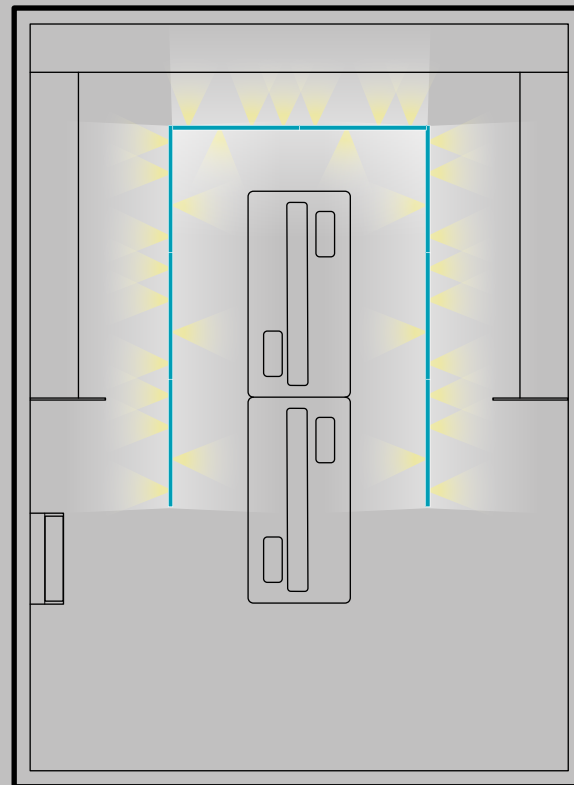

WALK-IN CLOSETS

Configuration 1

35 sq m (377 sq ft)

● SPEAKER ● SUBWOOFER ● LIGHT

R120-EO-V-DL-W-AU

Speaker + Light
1190 x 35 x 92 mm
3 kg

Configurator
Rail

Spot
55 x 416 mm
0,45 kg

Amplifier 1,2 kg
219 x 46 x 320 mm
4x 150W @ 4Ω