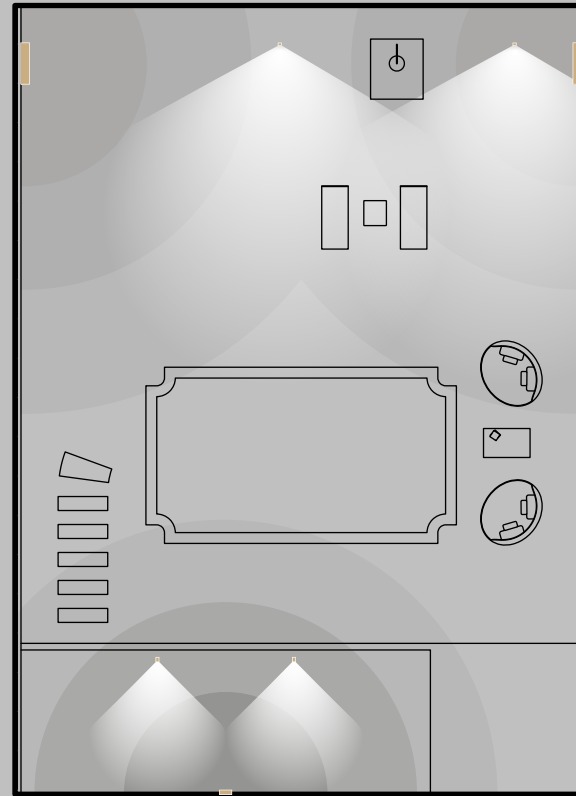

OUTDOOR LIVING SPACES 1

Configuration 1 + 2

400 sq m (4305 sq ft)

● SPEAKER ● SUBWOOFER

Tornado-KT2

Speaker
74 x 74 x 118 mm
0,6 kg