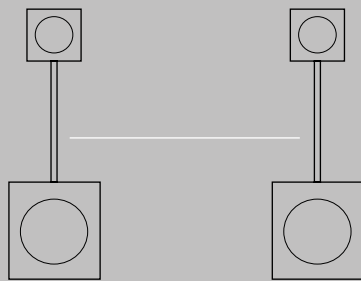

PRIVATE NIGHT CLUBS

Configuration 2

100 sq m (1076 sq ft)

● SPEAKER ● SUBWOOFER

GP1812A

System