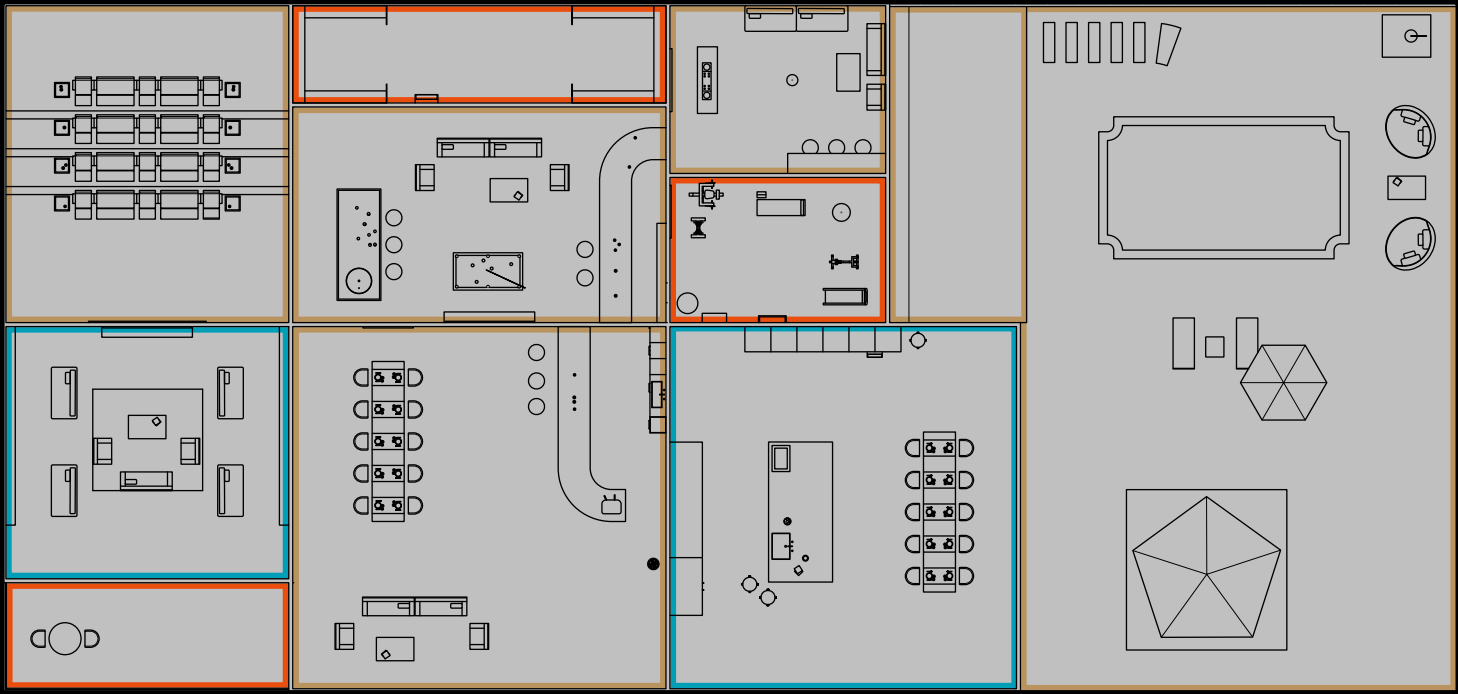

ECOSYSTEM Application

Private Residence installation

This configuration shows an example of a private residence