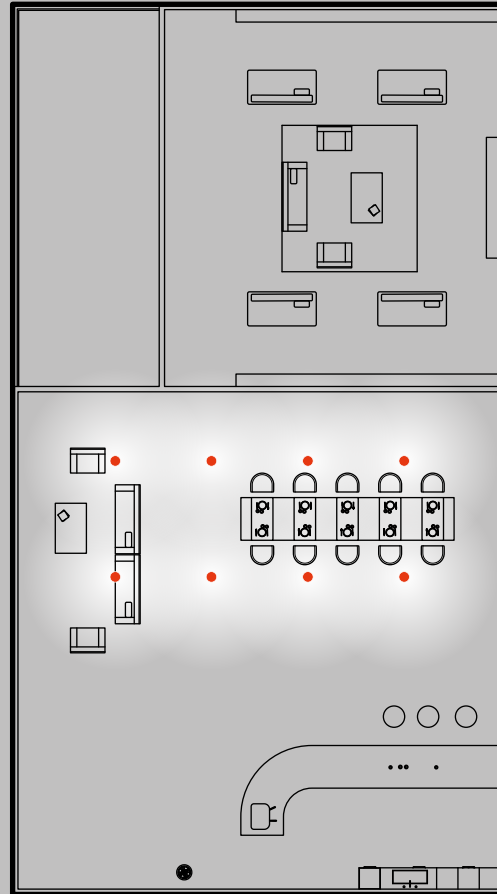

Residential
Living rooms

KGEAR

LIVING ROOMS

Configuration 2

100 sq m (1076 sq ft) 

● SPEAKER ● SUBWOOFER

GC81

Speaker
Ø 277 x Ø 258 x 105 mm
2,04 kg