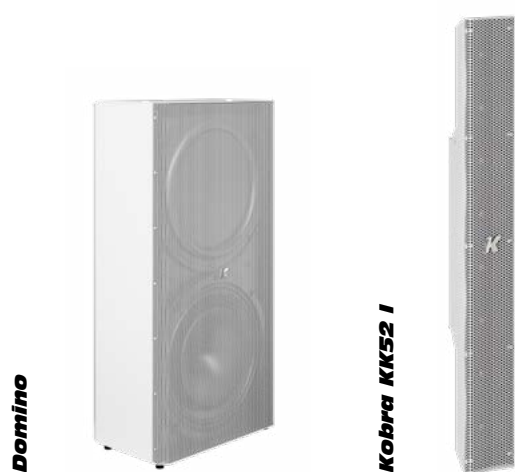

K-array Domino full-range speakers provide comprehensive audio coverage without requiring a separate subwoofer, making them perfect for space-constrained Dolby Surround setups. Their plug-and-play design and compatibility with any amplifier offer a streamlined solution.