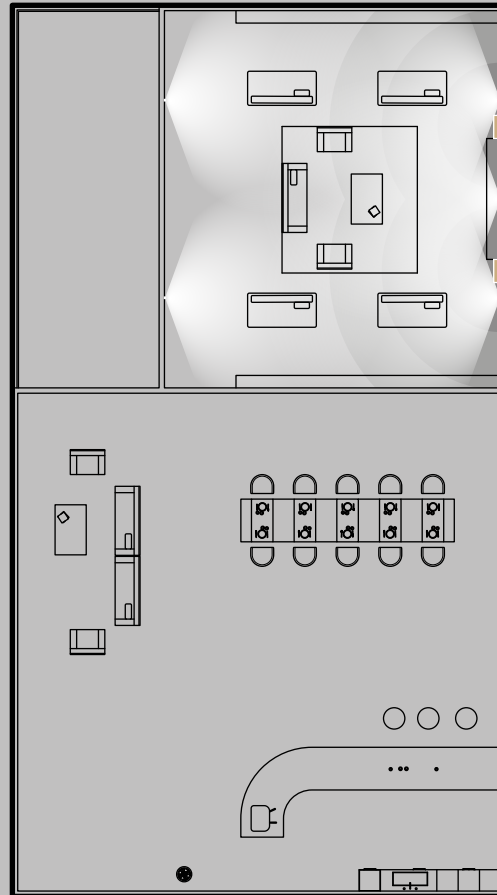

Residential
Media rooms

K-ARRAY

MEDIA ROOMS

Configuration 5.1

50 sq m (538 sq ft) 

● SPEAKER ● SUBWOOFER

Vyper-KV102 II

Speaker
40 x 1000 x 22 mm
1,8 kg