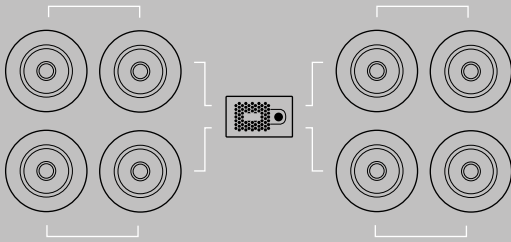

LIVING ROOMS

Configuration 2

100 sq m (1076 sq ft)

● SPEAKER ● SUBWOOFER

Speaker
Ø 277 x Ø 258 x 105 mm
2,04 kg

Amplifier 3,6 kg
145 x 90 x 418 mm
4x750 W @4 Ω