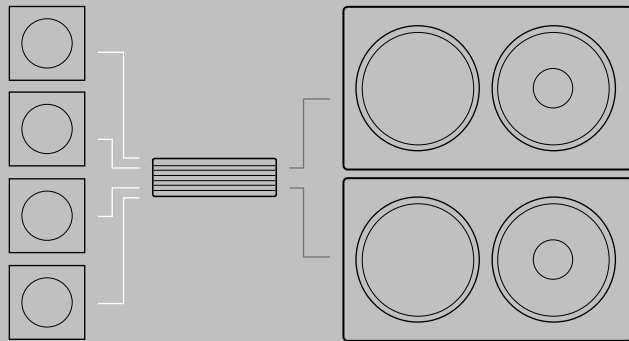

Residential
Game-party
rooms

KGEAR

GAME-PARTY ROOMS

Configuration 2

115 sq m (1238 sq ft) 

● SPEAKER ● SUBWOOFER

GH4

Speaker
112 x 112 x 94 mm
1,2 kg