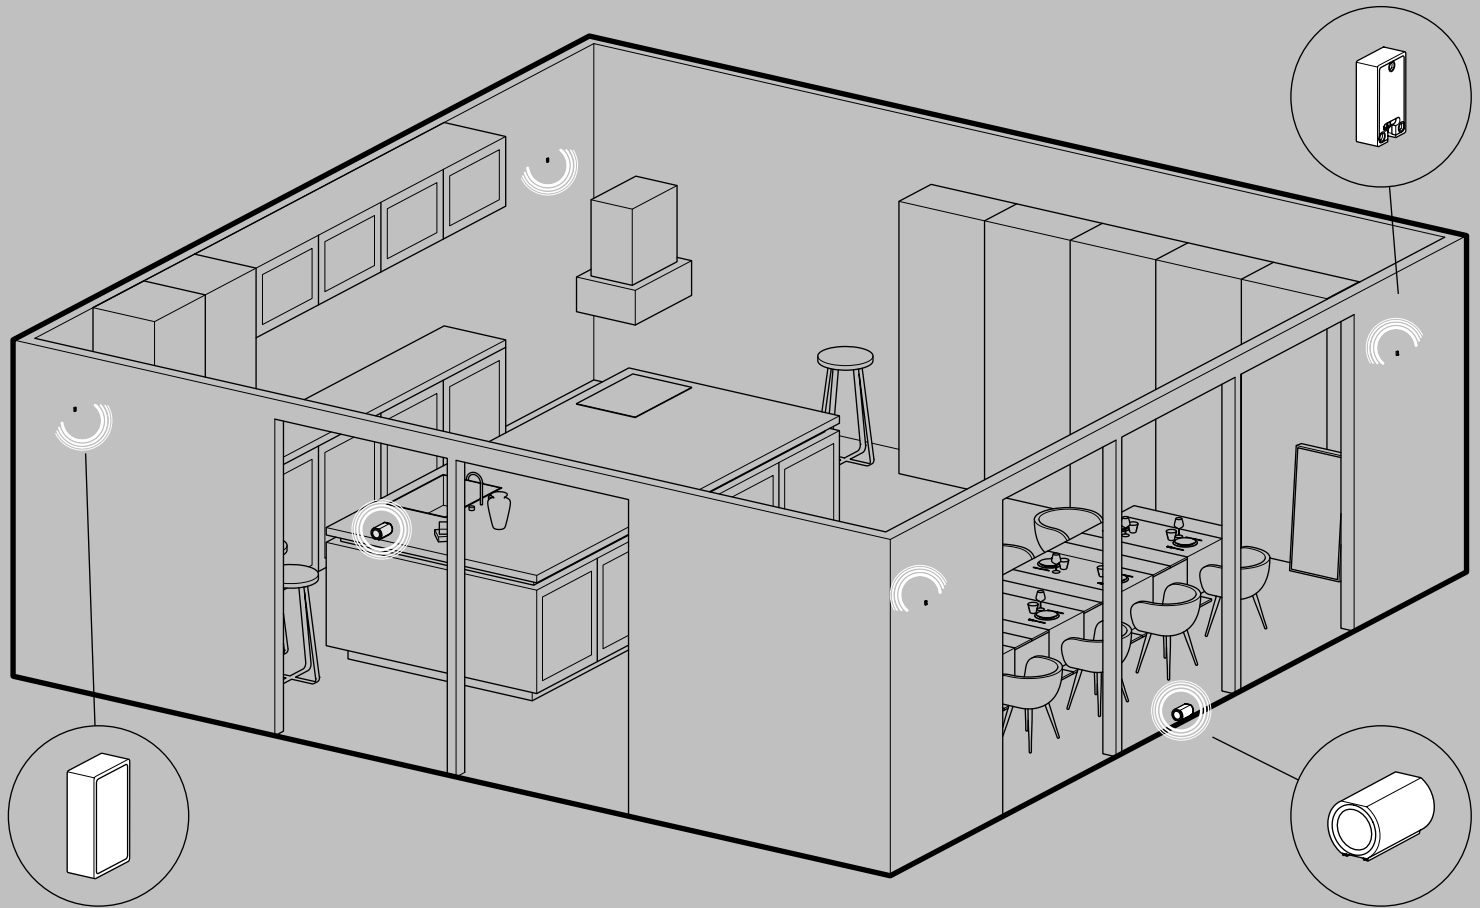

Conf.	Area	Speakers	Subwoofers	Amplifiers	Accessories	Music Use
1	90 sq m (969 sq ft)	4x Lizard-KZ11	2x Truffle-KTR24	1x Kommander-KA021	/