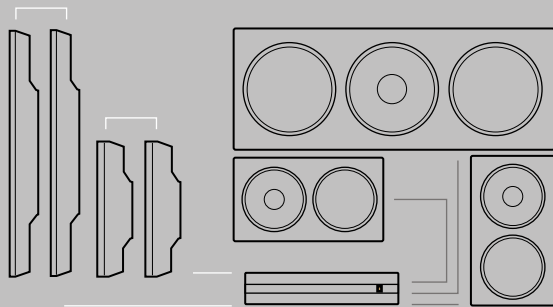

Yachting
Galley & Bar
areas

K-ARRAY

GALLEY & BAR AREAS

Configuration 1 + 2

108 sq m (1162 sq ft)  

+ 56 sq m (603 sq ft)  

● SPEAKER ● SUBWOOFER

Kayman-KY52M