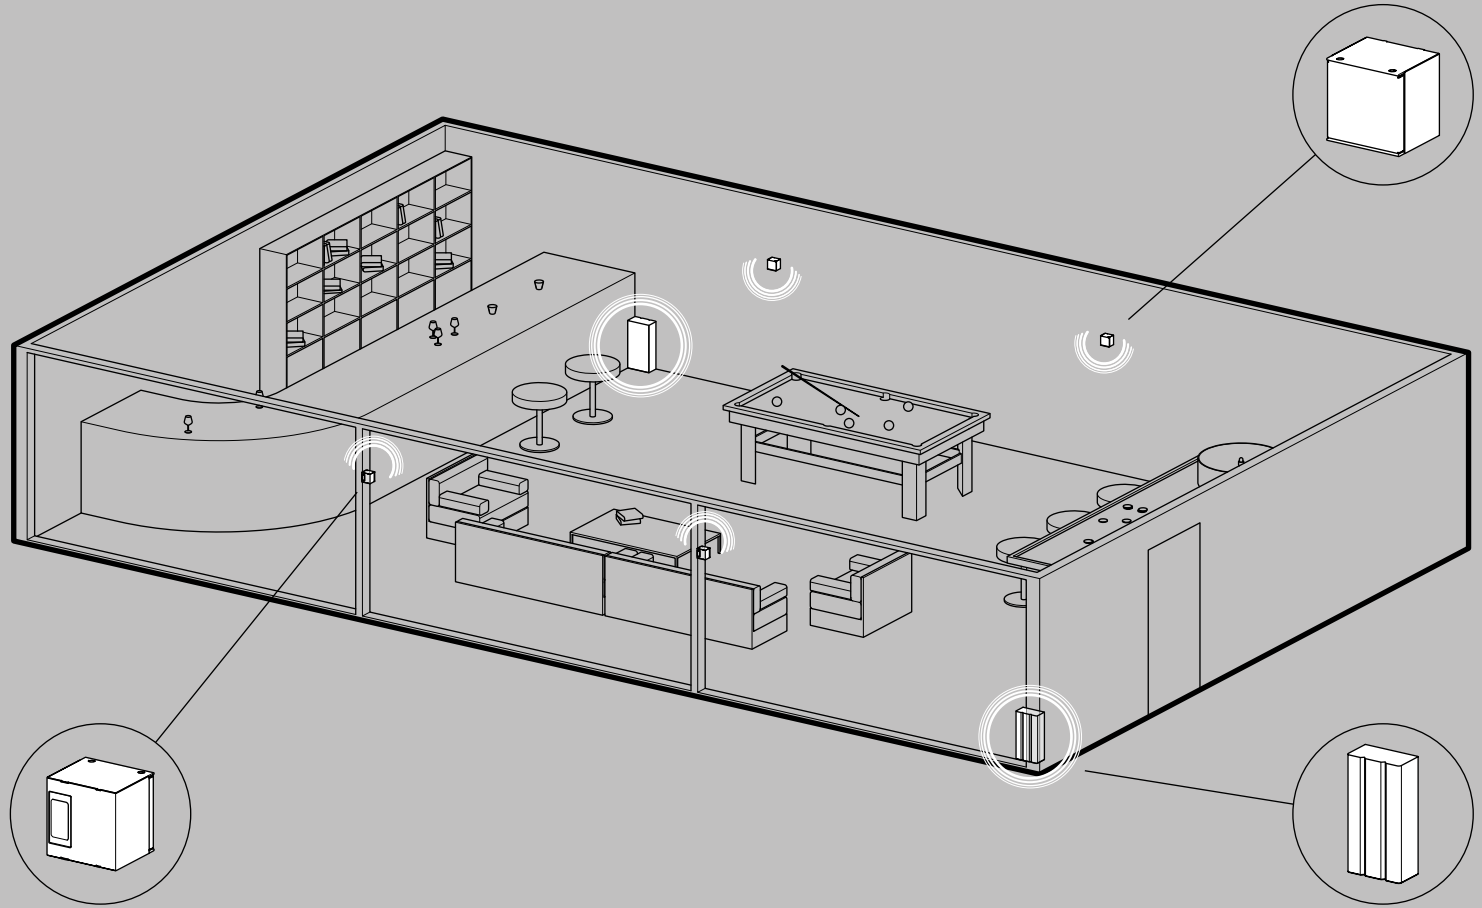

Conf.	Area	Speakers	Subwoofers	Amplifiers	Accessories	Music Use
1	90 sq m (969 sq ft)	6x GC8 I	/	1x GA201	/	
2	115 sq m (1238 sq ft)	4x GH4	2x GU210	1x Kommander-KA04	4x GH4-WALL