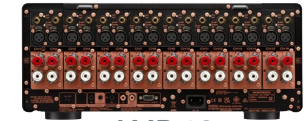

AMP 10
16CH POWER AMPLIFIER
AMP10/N1B - 0747192137526